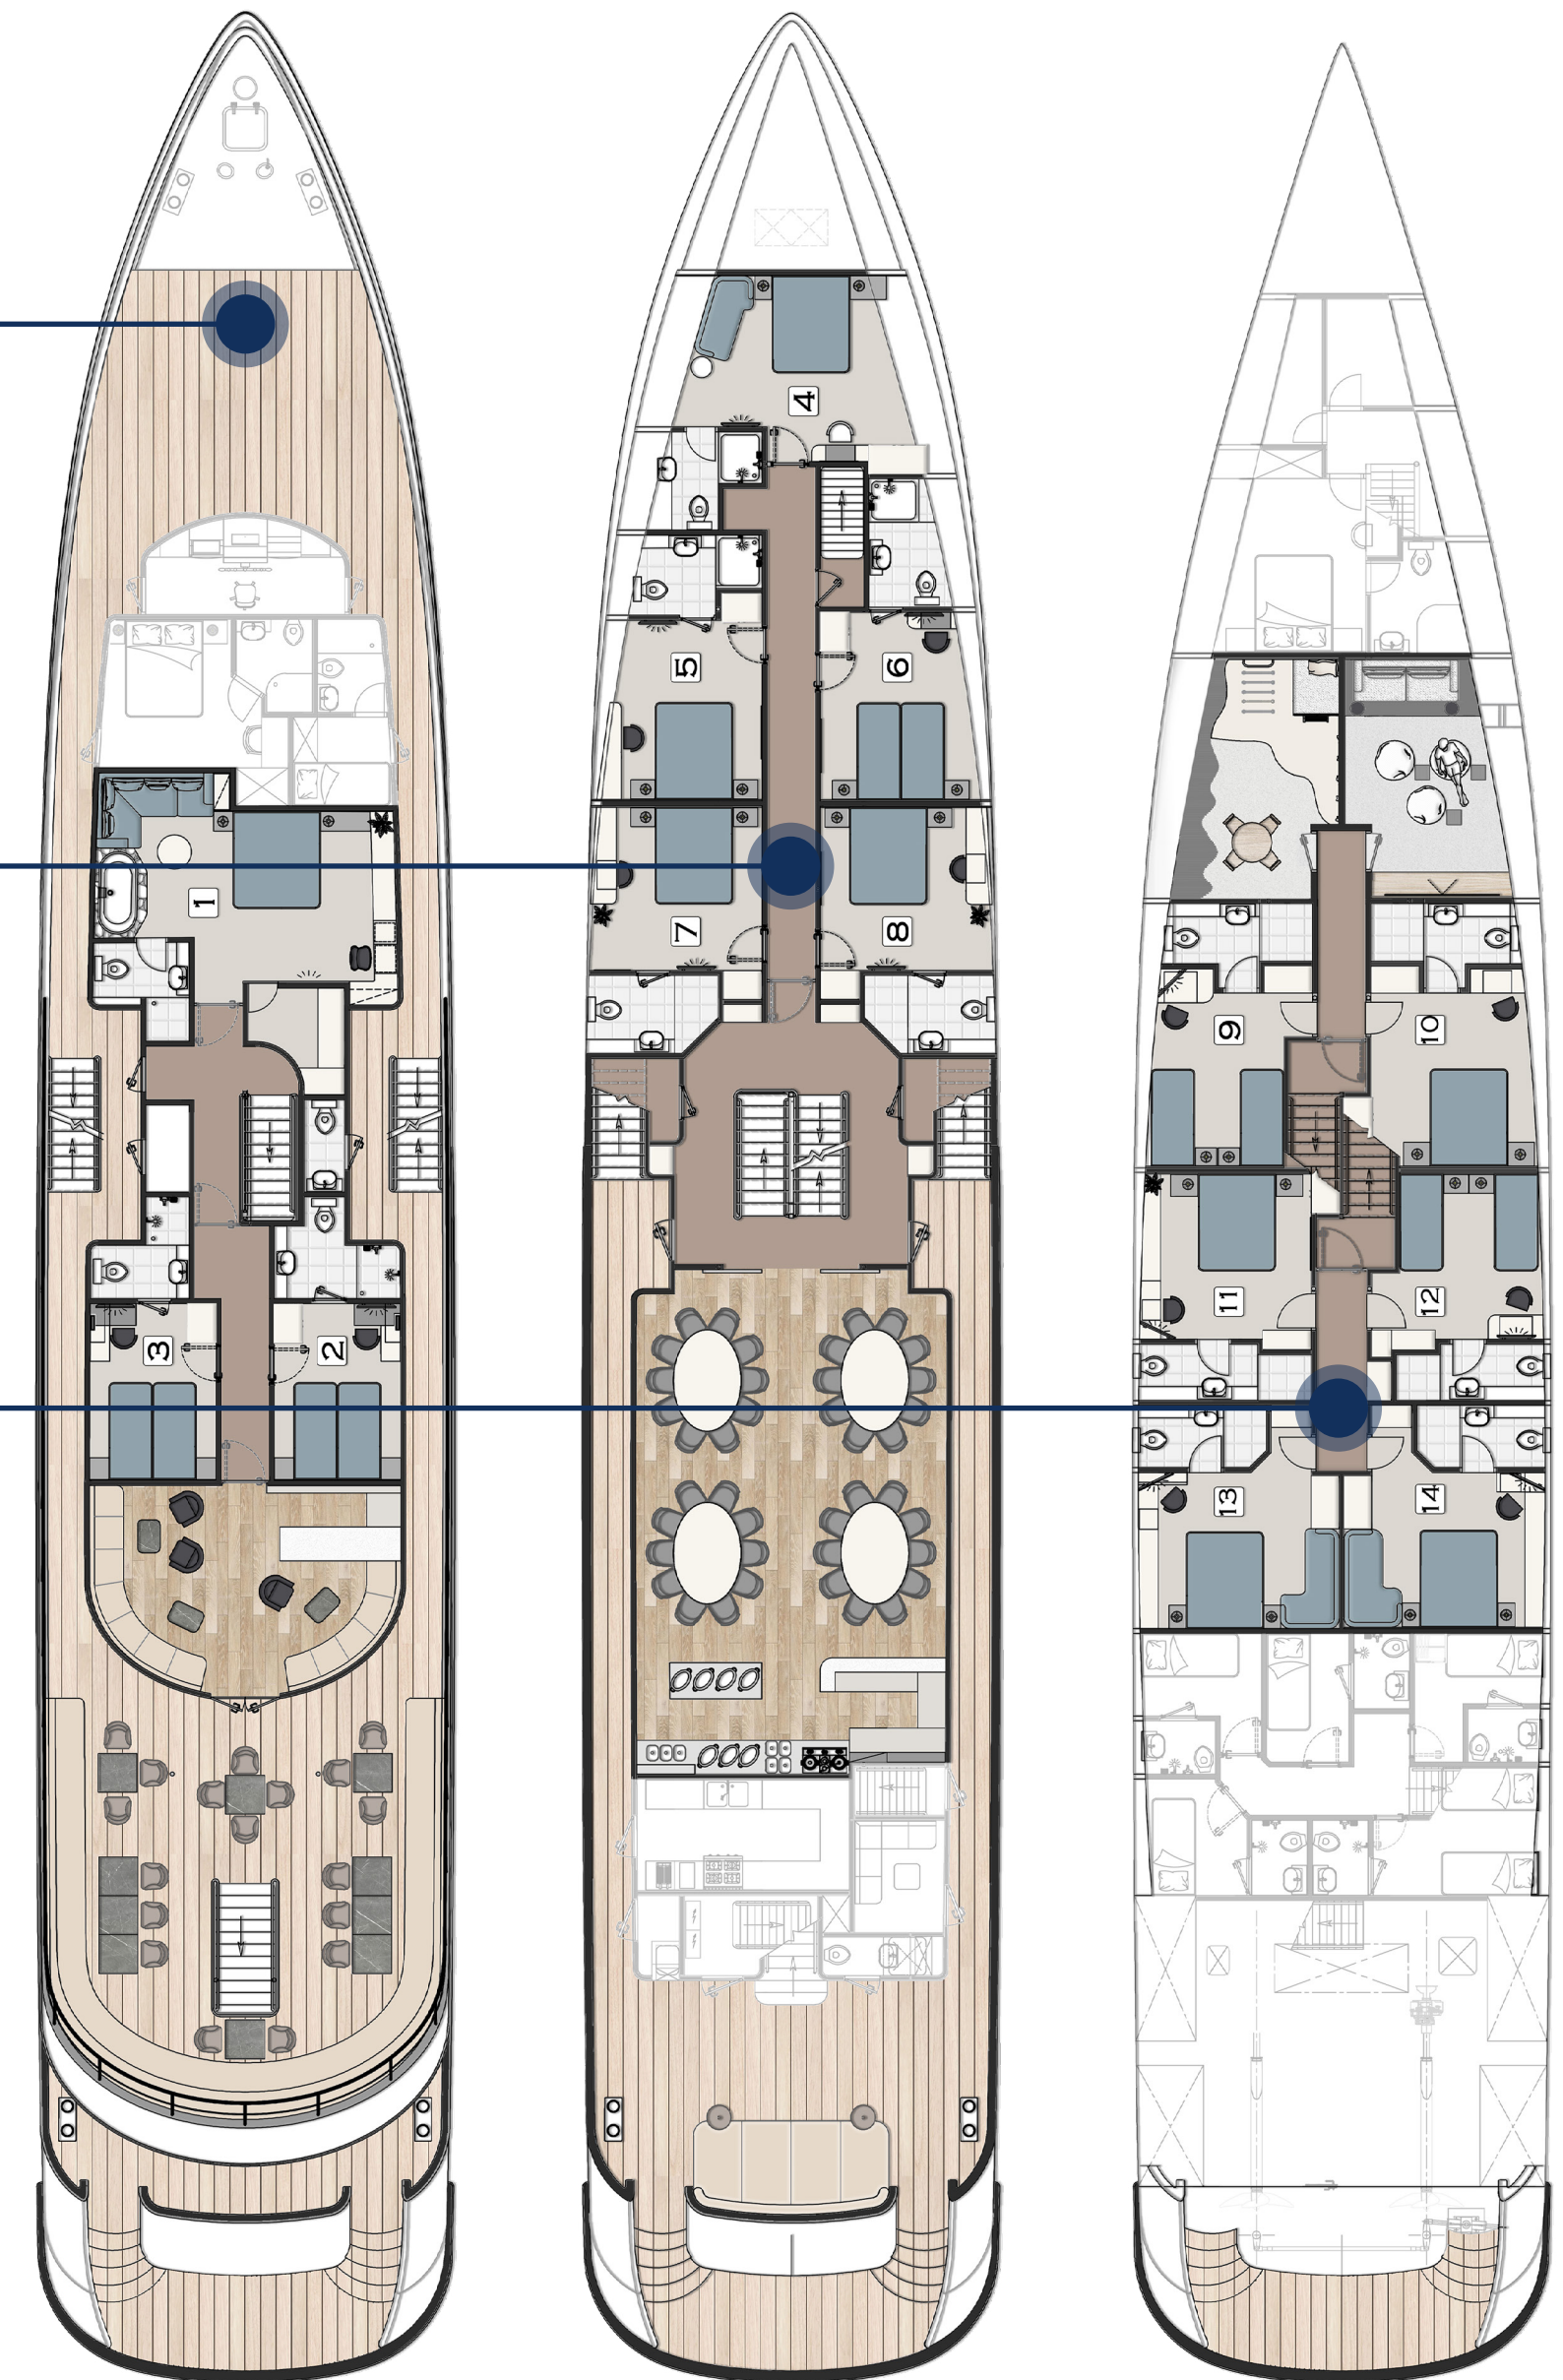

The Sundeck

In 2023, the Top Deck, also referred to as the "SunDeck," underwent a renovation, resulting in a generous area of 160 m². The revamped deck includes a brand-new open counter and barbecue for guests to enjoy, as well as comfortable hanging egg chairs, an inviting open fireplace, a designated area with sun mattresses, and plenty of cozy seating options. Furthermore, to accommodate guests seeking shade while indulging in the Jacuzzi, a sail covering is thoughtfully provided. For those eager to exercise with the best view, there is also a dedicated space for workouts and fitness activities.

Specifications

Length

49 m
(160' 7")

Beam

8.5 m
(27' 8")

Draft

3 m
(9' 8")

Cruise speed

8 knots

Cabins / Guests

14 28+2

Built / Renovated

2020 / 2023

Water Sports

Jet ski, 2 SeaBobs, Water
skiing, Tube ride, 2
Paddleboards, eFoil, 2
Kayaks, Waterslide

Crew Description

Cabin Details

MASTER CABIN

TRIPLE CABIN

VIP CONVERTIBLE CABIN

Elegant & Relaxing

OHANA