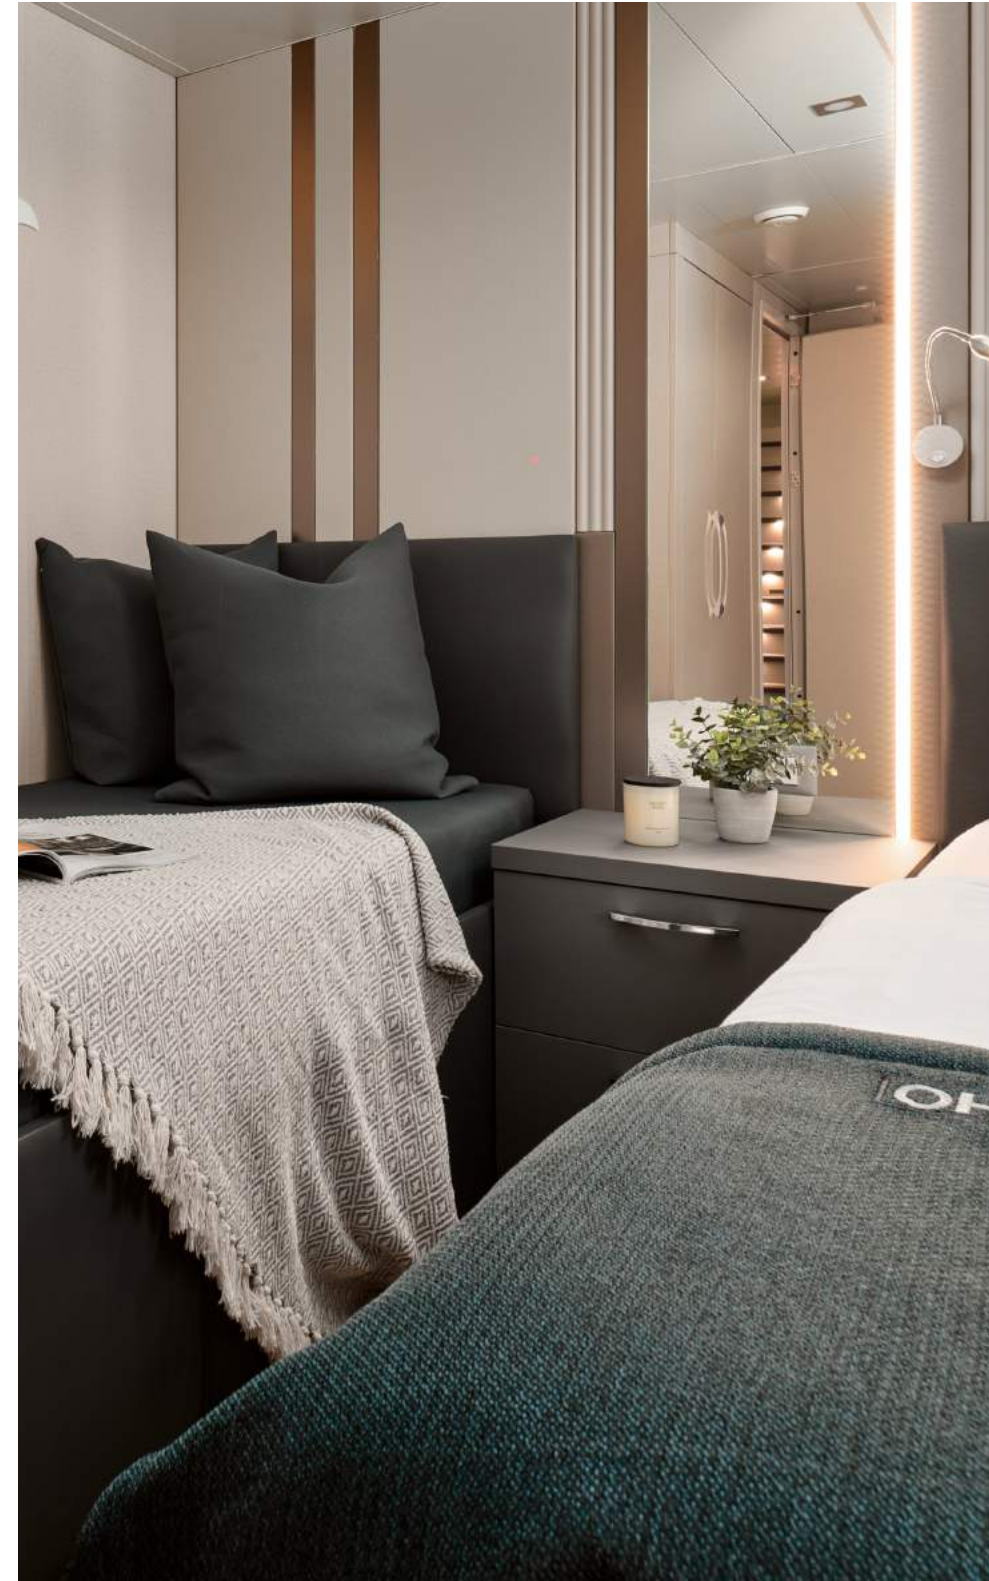

Spacious & Inviting

Accommodation

With a capacity to accommodate 30 guests, Yacht Ohana offers a total of 14 cabins spread across three decks, all equipped with ensuite bathrooms and complete air-conditioning. The upper deck houses three cabins, boasting the finest views and the largest windows. Among them is the spacious Master cabin featuring a walk-in closet and bathtub near cozy sofa. Additionally, there are two convertible VIP cabins available. On the main deck, you'll find a slightly larger VIP double cabin, three other double cabins, and one twin cabin. The lower deck comprises two triple cabins, two double cabins, and two twin cabins.