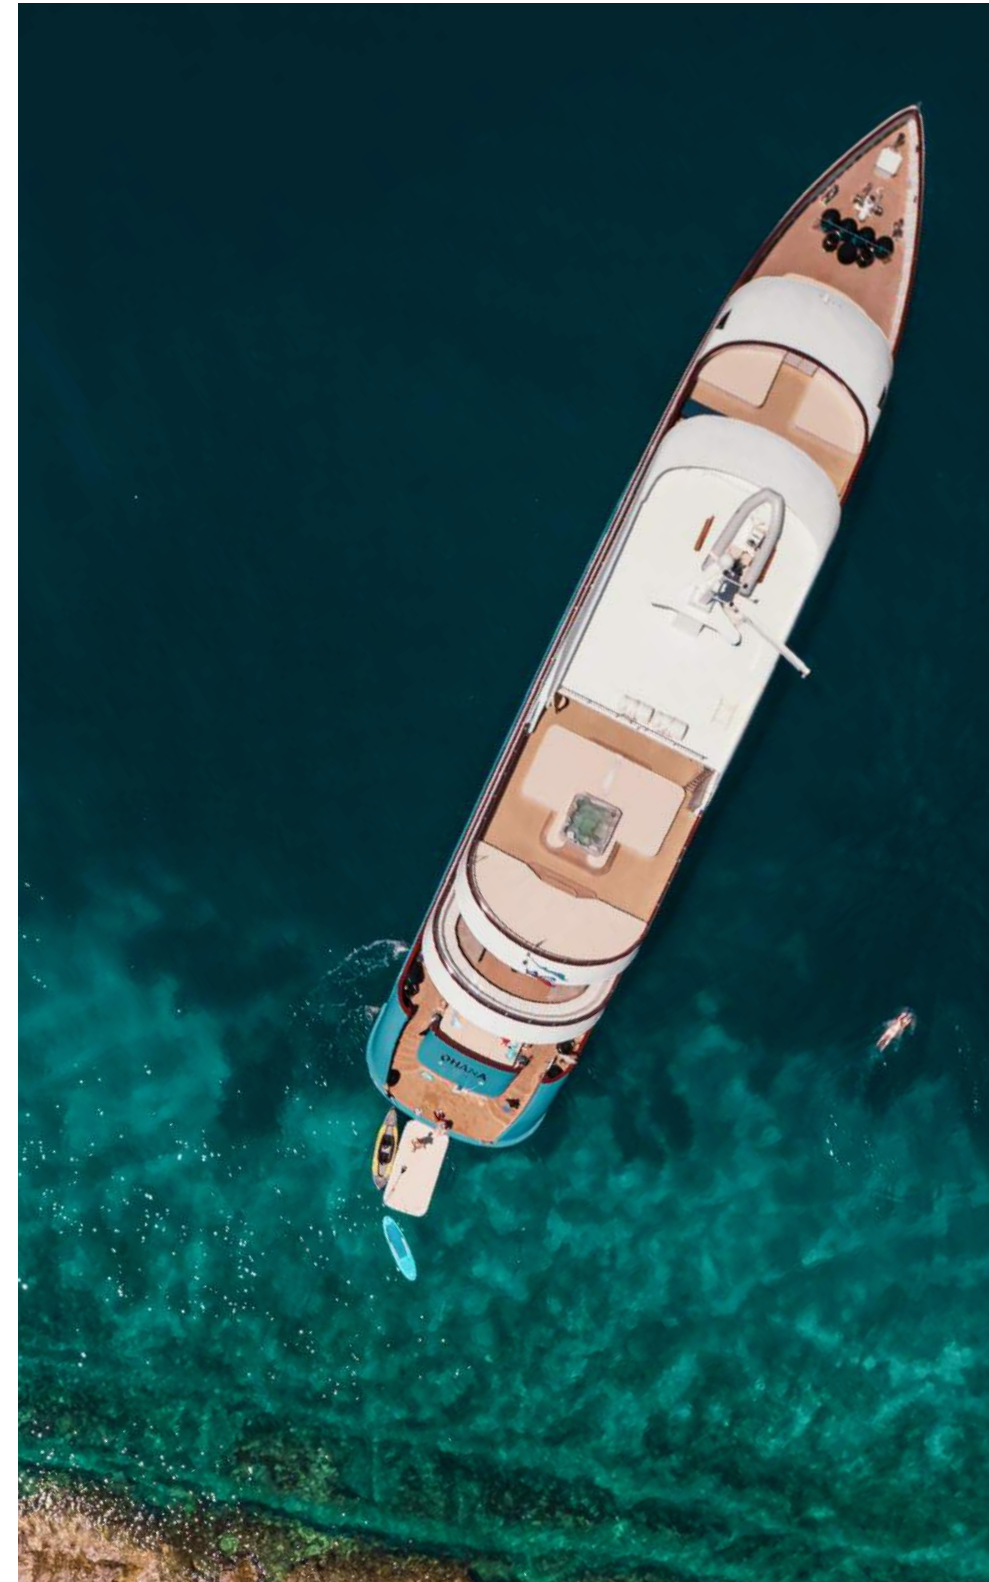

An aerial photograph of a coastal town nestled at the base of a large, forested mountain range. The town features a sandy beach and buildings. In the foreground, a large, modern blue and white cruise ship is sailing on the clear, turquoise water. The sky is a vibrant blue with light, wispy clouds.

OHANA

OHANA SEASON 2024

UPGRADED LUXURY

Yacht Ohana underwent a refit in 2023, and further enhancements are planned for the 2024 season. The upcoming upgrades will include an expanded entertaining lounge area, massage services available on the sundeck, an assortment of new water toys, and a revitalized outdoor dining space. The yacht will continue to accommodate up to 30 guests across 14 luxurious ensuite cabins, while the crew will consist of 12 dedicated members in the coming year.

The Sundeck

In 2023, the Top Deck, also referred to as the "SunDeck," underwent a renovation, resulting in a generous area of 160 m². The revamped deck includes a brand-new open counter and barbecue for guests to enjoy, as well as comfortable hanging egg chairs, an inviting open fireplace, a designated area with sun mattresses, and plenty of cozy seating options. Furthermore, to accommodate guests seeking shade while indulging in the Jacuzzi, a sail covering is thoughtfully provided. For those eager to exercise with the best view, there is also a dedicated space for workouts and fitness activities.