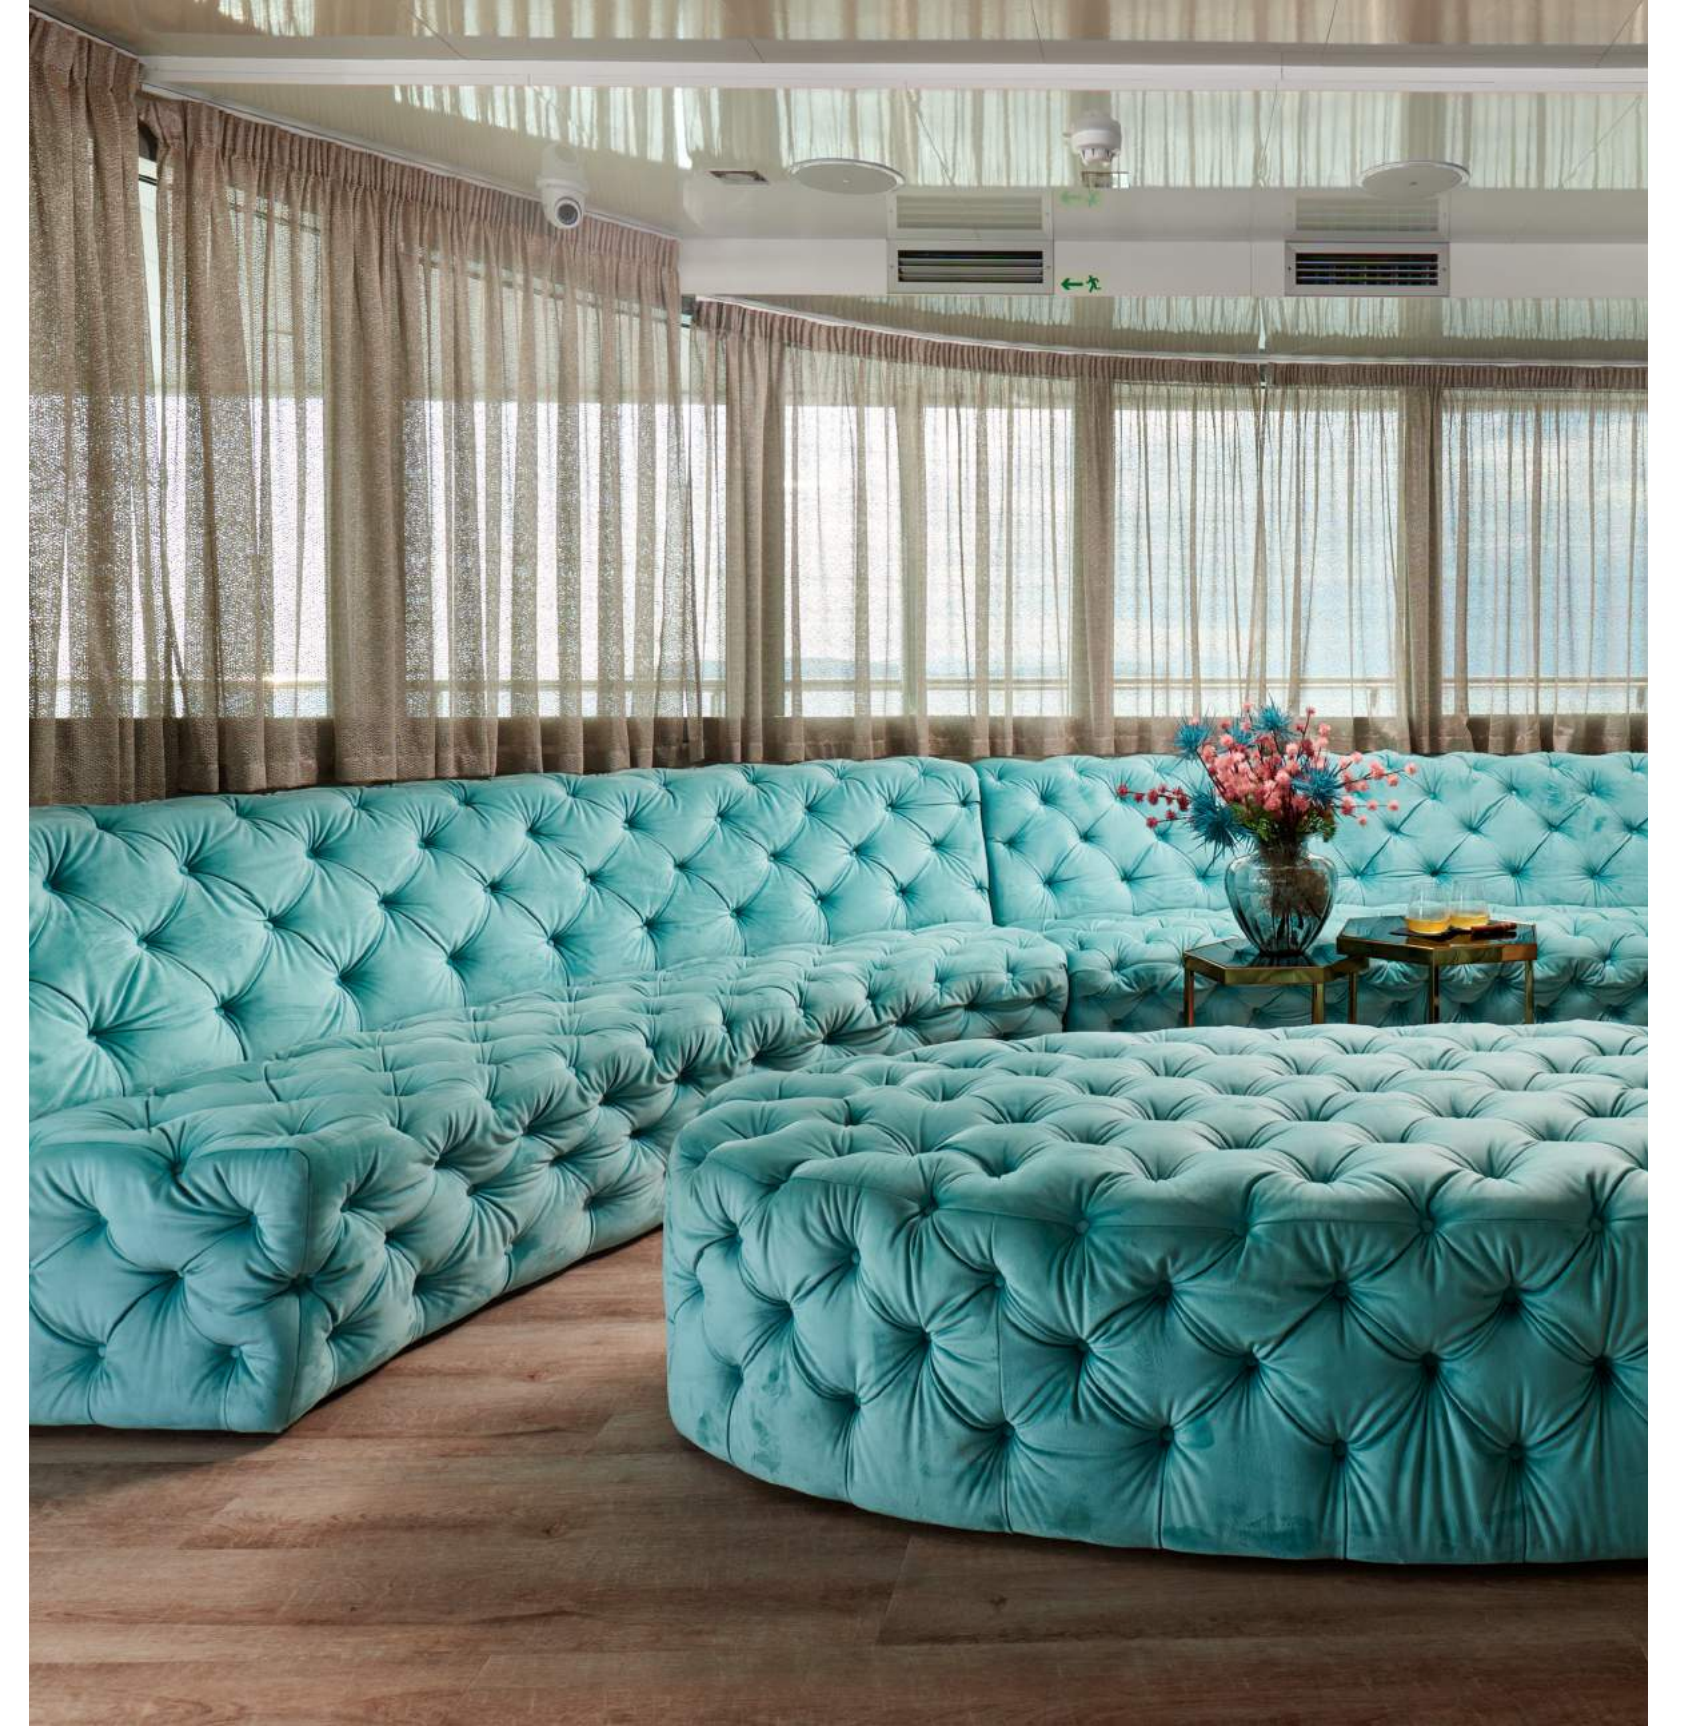

**Luxurious
& Unique**